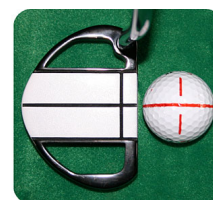

LINEMUP PRO™

Line-M-up Pro™ Ball Alignment System

With Sharpie MINI® pen attached. New alignment options allow you to mark your ball over 6 different ways! Used as a playing or training aid by giving you a visual guide to help line up all your shots. Used widely on the PGA Tour!

Conforms to USGA rules and is legal to use in competition.

*Tested and approved by
PGA Tour Partners Members*

- **Line up putts** - Professional golfers line up their putts, so that they can concentrate on length.
- **Line up tee shots** - For more accurate tee shots, use the line to point you in the right direction.
- **Practice putting** - When a good stroke is made, the line on the ball will roll straight; struck poorly, the line will appear to wobble as it rolls.
- **Identify your ball** - Under the rules of golf, you are required to identify your ball with a mark.