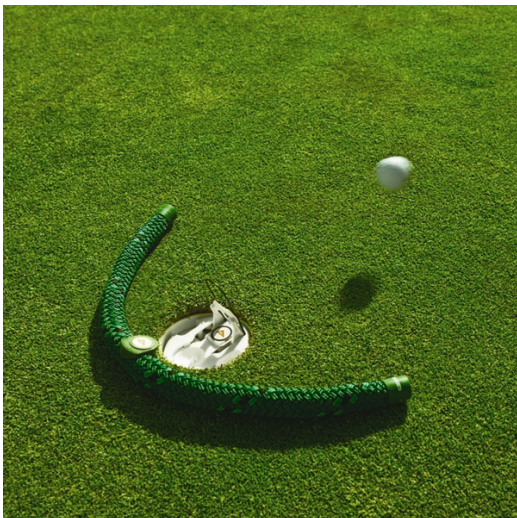

ROBOCUP™

BALL RETURN ROBOT

BEST NEW PRODUCT 2009 PGA MERCHANDISE SHOW

SAVE TIME. PRACTICE SMART.

RoboCup is an automatic ball return robot that fits in any practice or full-depth cup. It is the only device designed to work on any practice green! It doubles or triples the number of practice putts you can take because it saves you so much time retrieving your shots, as well as, the wear and tear from bending your back. When your practice putts drop in the hole, RoboCup™ shoots them back to you at distances of up to 14 feet. Use RoboCup Caddy Cord™ around the hole and even missed putts get fired back to you. The Pros know it – RoboCup is such an effective tool, they're using it on Tour practice greens.

RoboCup™ was award "Best New Product" by PGA Merchandisers of the Year at the 2009 PGA Merchandise Show in Orlando, FL.

Key Features

- Returns the ball 14 feet or more, depending on green speed
- Operates on 4 AA batteries, lasting over 12,000 putt returns
- Fits in practice or full-depth cups
- Comes with protective molded case for storage